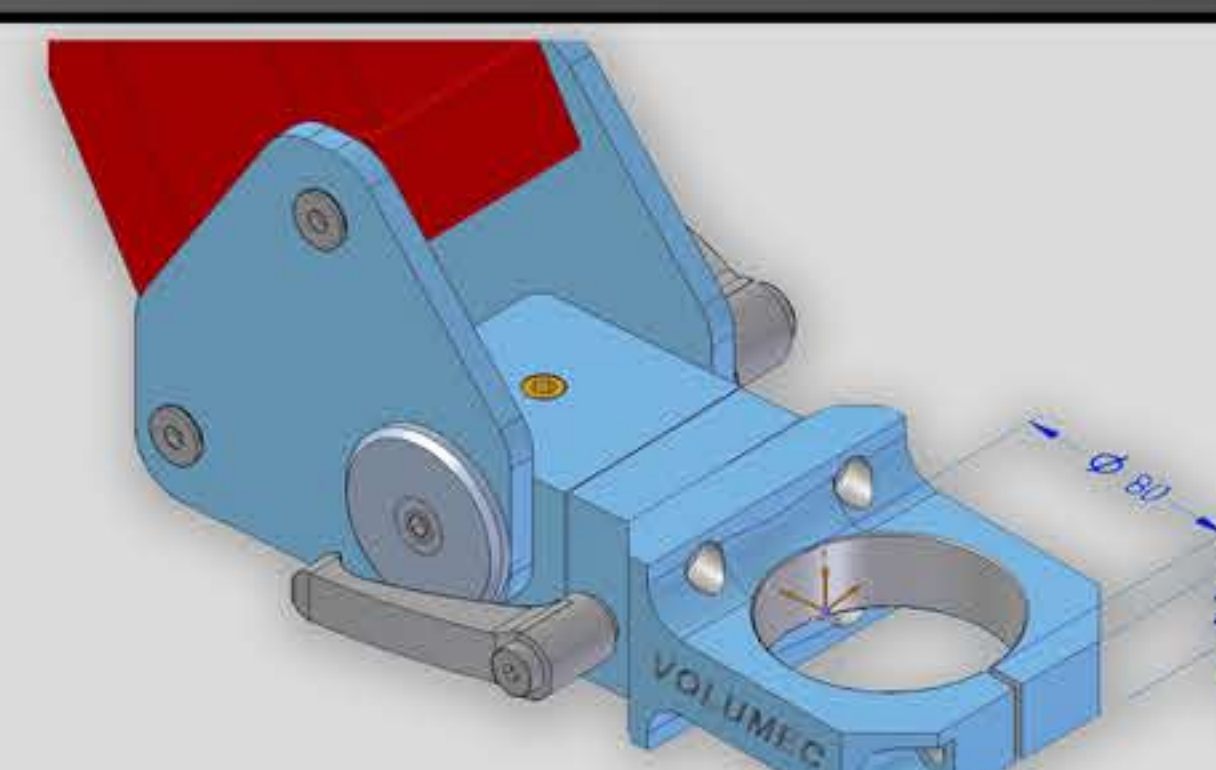

Fixing overhead (S)

EA2 - Double articulated arm

WEIGHT RANGE 1-14 KG/31 IBS.
MAX REACH 1300 MM/50"

Fixing bench

EA2 - Double articulated arm

WEIGHT RANGE 1-14 KG/31 IBS.
MAX REACH 1300 MM/50"

EA3 - Triple articulated arm

WEIGHT RANGE 1-20 KG/44 IBS.
MAX REACH 1900 MM/75"

EA4 - Multi articulated arm

WEIGHT RANGE 1-10 KG/22 IBS.
MAX REACH 1800 MM/71"

M

MULTIDIRECTIONAL HEAD

T 40

TERMINAL FIXING TOOL DIAMETER 40 MM

T 60

TERMINAL FIXING TOOL DIAMETER 60 MM

T 80

TERMINAL FIXING TOOL DIAMETER 80 MM

A

ADAPTER FOR DIAMETERS SMALLER THAN 40 MM, 60 MM, 80 MM

ORBITAL ATTACHMENT A

ORBITAL ATTACHMENT B

ORBITAL ATTACHMENT C