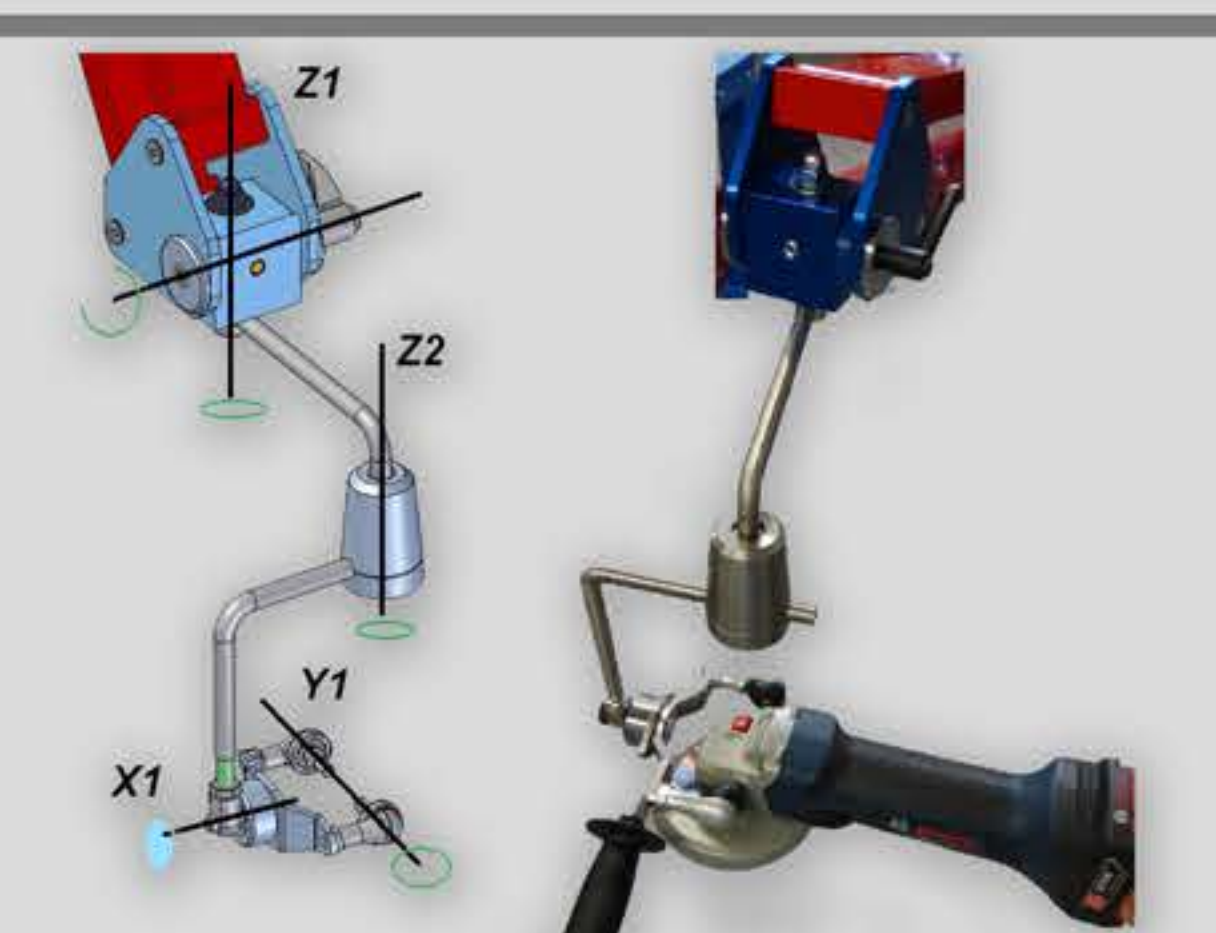

Fixing overhead (S)

EA2 - Double articulated arm

WEIGHT RANGE 1-14 KG/31 IBS.
MAX REACH 1300 MM/50"

Fixing bench

EA2 - Double articulated arm

WEIGHT RANGE 1-14 KG/31 IBS.
MAX REACH 1300 MM/50"

EA3 - Triple articulated arm

WEIGHT RANGE 1-20 KG/44 IBS.
MAX REACH 1900 MM/75"

EA4 - Multi articulated arm

WEIGHT RANGE 1-10 KG/22 IBS.
MAX REACH 1800 MM/71"

M

MULTIDIRECTIONAL HEAD

T 40

TERMINAL FIXING TOOL DIAMETER 40 MM

T 60

TERMINAL FIXING TOOL DIAMETER 60 MM

T 80

TERMINAL FIXING TOOL DIAMETER 80 MM

A

ADAPTER FOR DIAMETERS SMALLER THAN 40 MM, 60 MM, 80 MM

ORBITAL ATTACHMENT A

ORBITAL ATTACHMENT B

ORBITAL ATTACHMENT C

ORBITAL ATTACHMENT D

ORBITAL ATTACHMENT E

ATTACHMENT F

EASYARM

Via Cal della Madonna 54/D
31010 Farra di Soligo (TV) - ITALY

Phone +39 (0)438 900299
Fax: +39 (0)438 1896510

www.easyarm.it
info@volumec.it