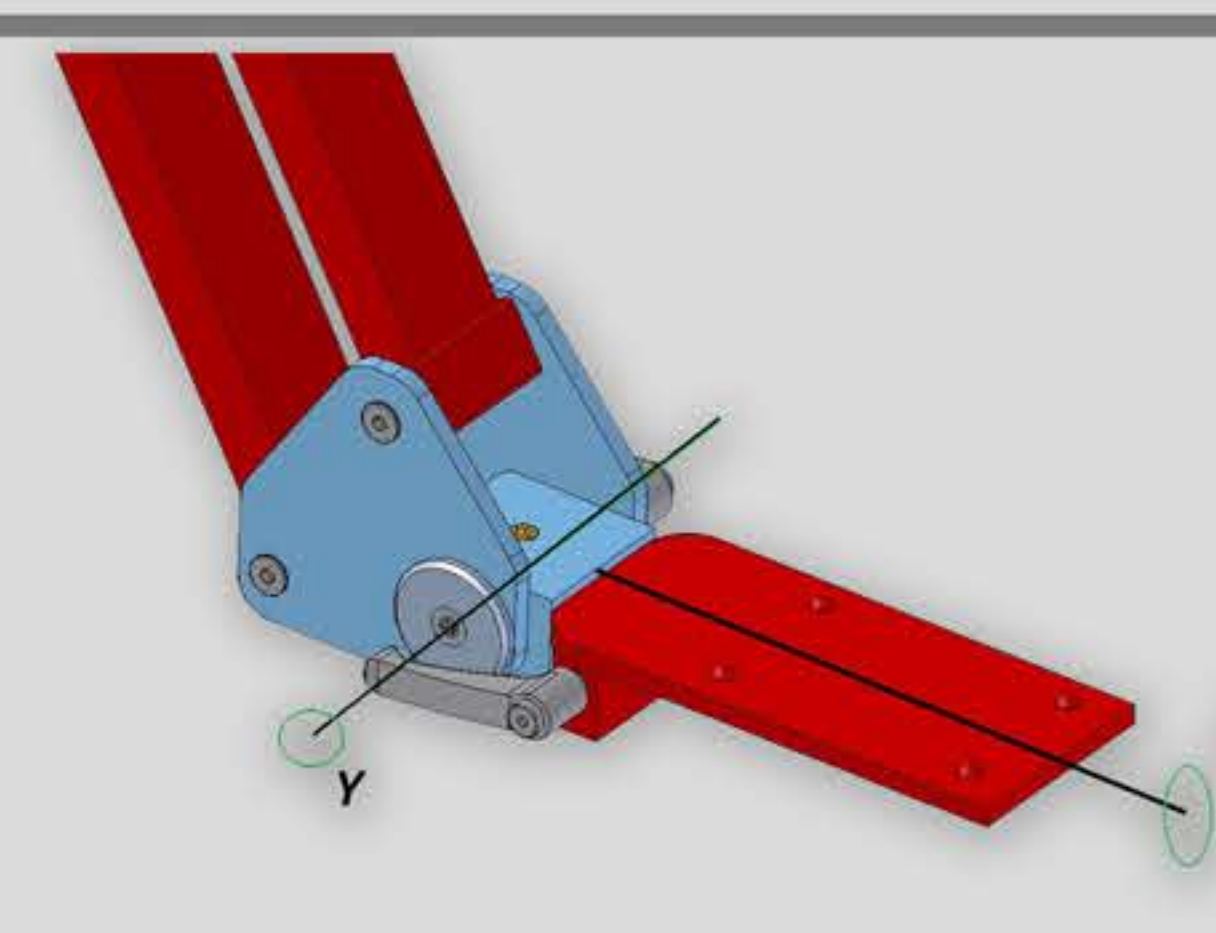

Fixing overhead (S)

EA2 - Double articulated arm

WEIGHT RANGE 1-14 KG/31 IBS.
MAX REACH 1300 MM/50"

Fixing bench

EA2 - Double articulated arm

WEIGHT RANGE 1-14 KG/31 IBS.
MAX REACH 1300 MM/50"

EA3 - Triple articulated arm

WEIGHT RANGE 1-20 KG/44 IBS.
MAX REACH 1900 MM/75"

EA4 - Multi articulated arm

WEIGHT RANGE 1-10 KG/22 IBS.
MAX REACH 1800 MM/71"

M

MULTIDIRECTIONAL HEAD

T 40

TERMINAL FIXING TOOL DIAMETER 40 MM

T 60

TERMINAL FIXING TOOL DIAMETER 60 MM

T 80

TERMINAL FIXING TOOL DIAMETER 80 MM

A

ADAPTER FOR DIAMETERS SMALLER THAN 40 MM, 60 MM, 80 MM

ORBITAL ATTACHMENT A

ORBITAL ATTACHMENT B

ORBITAL ATTACHMENT C

ORBITAL ATTACHMENT D

ORBITAL ATTACHMENT E

ATTACHMENT F

EASYARM

Via Cal della Madonna 54/D
31010 Farra di Soligo (TV) - ITALY

Phone +39 (0)438 900299
Fax: +39 (0)438 1896510

www.easyarm.it
info@volumec.it