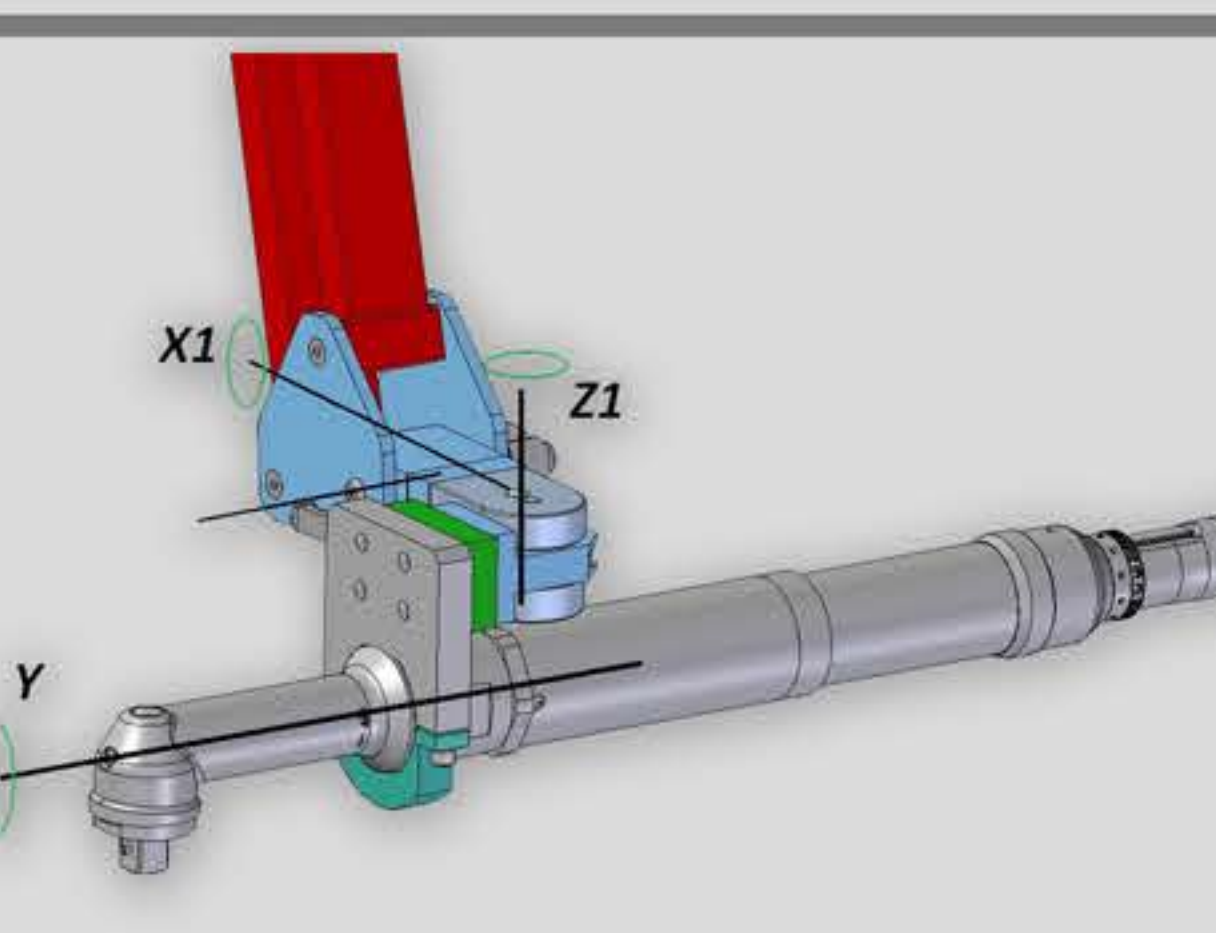

Fixing overhead (S)

EA2 - Double articulated arm

WEIGHT RANGE 1-14 KG/31 IBS.
MAX REACH 1300 MM/50"

Fixing bench

EA2 - Double articulated arm

WEIGHT RANGE 1-14 KG/31 IBS.
MAX REACH 1300 MM/50"

EA3 - Triple articulated arm

WEIGHT RANGE 1-20 KG/44 IBS.
MAX REACH 1900 MM/75"

EA4 - Multi articulated arm

WEIGHT RANGE 1-10 KG/22 IBS.
MAX REACH 1800 MM/71"

M

MULTIDIRECTIONAL HEAD

T 40

TERMINAL FIXING TOOL DIAMETER 40 MM

T 60

TERMINAL FIXING TOOL DIAMETER 60 MM

T 80

TERMINAL FIXING TOOL DIAMETER 80 MM

A

ADAPTER FOR DIAMETERS SMALLER THAN 40 MM, 60 MM, 80 MM

ORBITAL ATTACHMENT A

ORBITAL ATTACHMENT B

ORBITAL ATTACHMENT C

ORBITAL ATTACHMENT D

ORBITAL ATTACHMENT E

ATTACHMENT F

EASYARM

Via Cal della Madonna 54/D
31010 Farra di Soligo (TV) - ITALY

Phone +39 (0)438 900299
Fax: +39 (0)438 1896510

www.easyarm.it
info@volumec.it