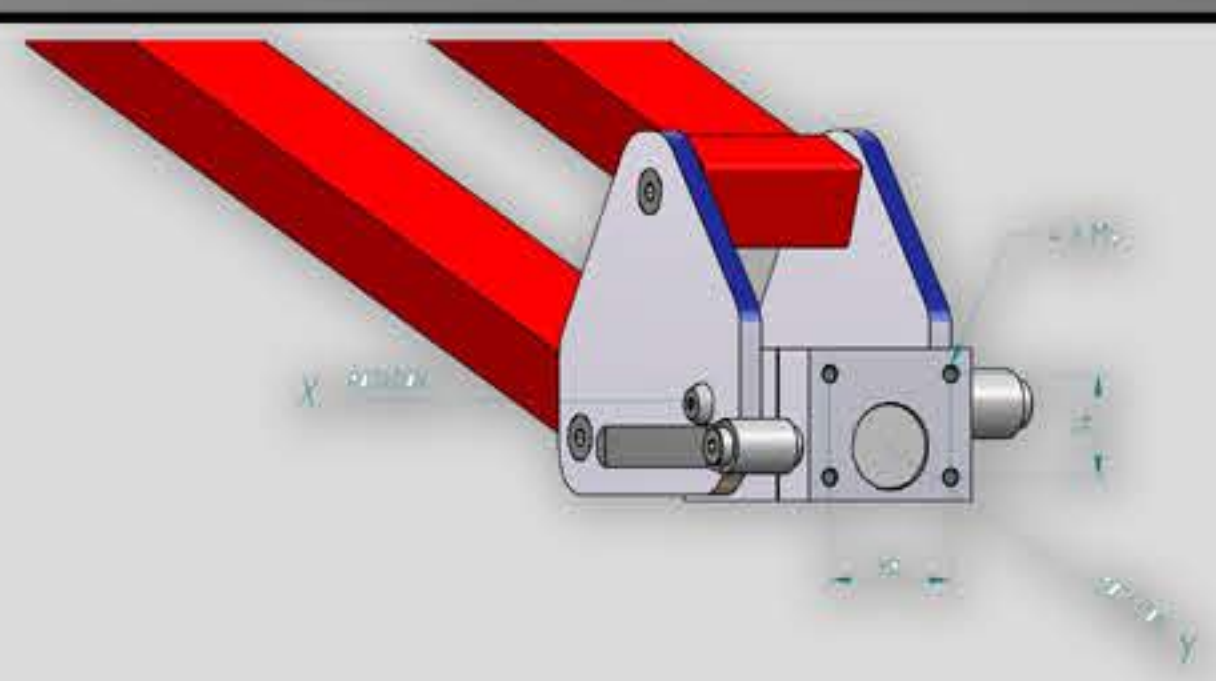

Fixing overhead (S)

EA2 - Double articulated arm

WEIGHT RANGE 1-14 KG/31 IBS.
MAX REACH 1300 MM/50"

Fixing bench

EA2 - Double articulated arm

WEIGHT RANGE 1-14 KG/31 IBS.
MAX REACH 1300 MM/50"

EA3 - Triple articulated arm

WEIGHT RANGE 1-20 KG/44 IBS.
MAX REACH 1900 MM/75"

EA4 - Multi articulated arm

WEIGHT RANGE 1-10 KG/22 IBS.
MAX REACH 1800 MM/71"

M

MULTIDIRECTIONAL HEAD

T 40

TERMINAL FIXING TOOL DIAMETER 40 MM

T 60

TERMINAL FIXING TOOL DIAMETER 60 MM

T 80

TERMINAL FIXING TOOL DIAMETER 80 MM

A

ADAPTER FOR DIAMETERS SMALLER THAN 40 MM, 60 MM, 80 MM

ORBITAL ATTACHMENT A

ORBITAL ATTACHMENT B

ORBITAL ATTACHMENT C