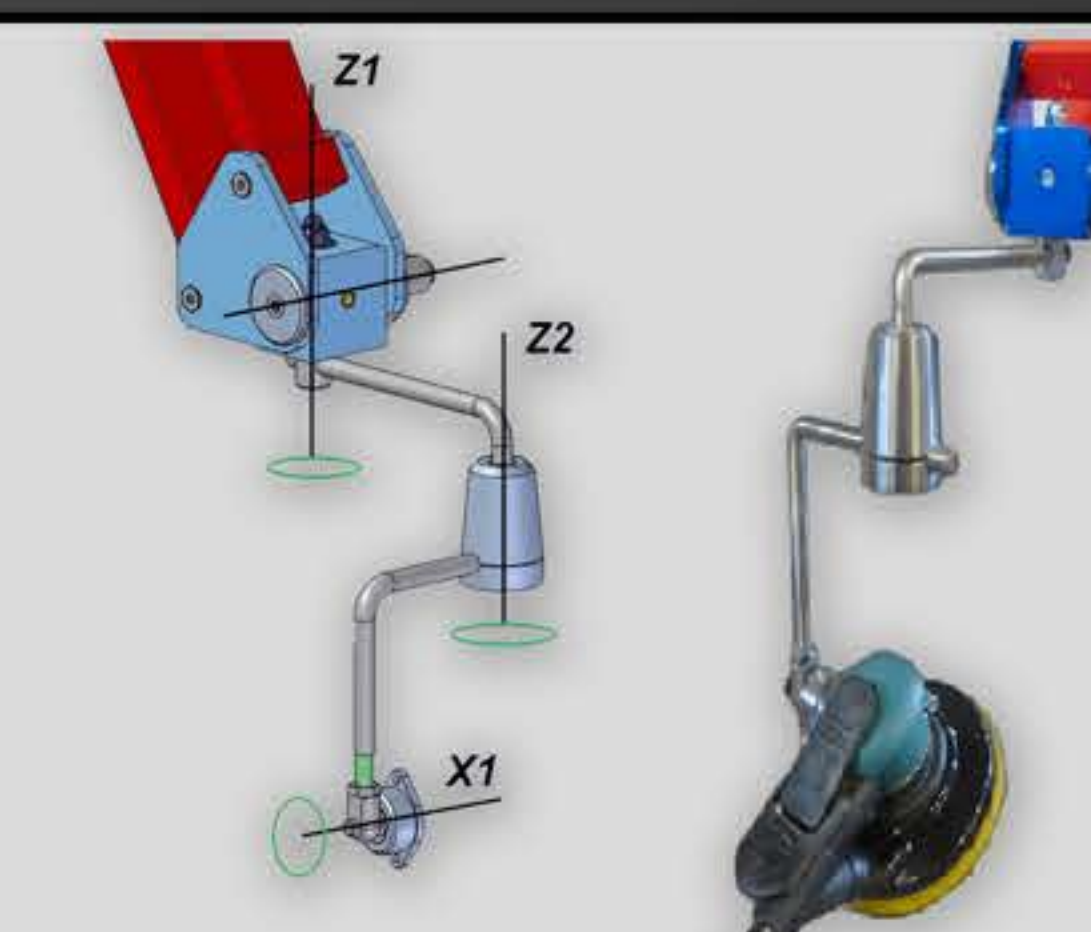

Fixing overhead (S)

EA2 - Double articulated arm

WEIGHT RANGE 1-14 KG/31 IBS.
MAX REACH 1300 MM/50"

Fixing bench

EA2 - Double articulated arm

WEIGHT RANGE 1-14 KG/31 IBS.
MAX REACH 1300 MM/50"

EA3 - Triple articulated arm

WEIGHT RANGE 1-20 KG/44 IBS.
MAX REACH 1900 MM/75"

EA4 - Multi articulated arm

WEIGHT RANGE 1-10 KG/22 IBS.
MAX REACH 1800 MM/71"

M

MULTIDIRECTIONAL HEAD

T 40

TERMINAL FIXING TOOL DIAMETER 40 MM

T 60

TERMINAL FIXING TOOL DIAMETER 60 MM

T 80

TERMINAL FIXING TOOL DIAMETER 80 MM

A

ADAPTER FOR DIAMETERS SMALLER THAN 40 MM, 60 MM, 80 MM

ORBITAL ATTACHMENT A

ORBITAL ATTACHMENT B

ORBITAL ATTACHMENT C

ORBITAL ATTACHMENT D

ORBITAL ATTACHMENT E

ATTACHMENT F

EASYARM

Via Cal della Madonna 54/D
31010 Farra di Soligo (TV) - ITALY

Phone +39 (0)438 900299
Fax: +39 (0)438 1896510

www.easyarm.it
info@volumec.it