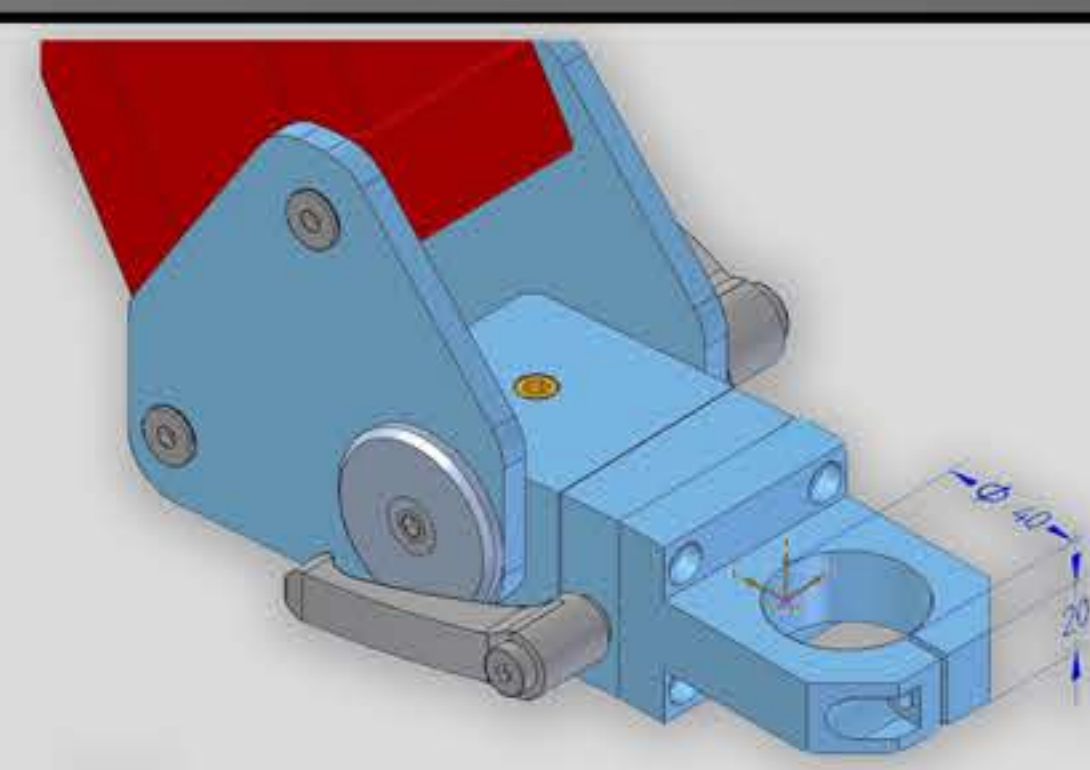

Fixing overhead (S)

EA2 - Double articulated arm

WEIGHT RANGE 1-14 KG/31 IBS.
MAX REACH 1300 MM/50"

Fixing bench

EA2 - Double articulated arm

WEIGHT RANGE 1-14 KG/31 IBS.
MAX REACH 1300 MM/50"

EA3 - Triple articulated arm

WEIGHT RANGE 1-20 KG/44 IBS.
MAX REACH 1900 MM/75"

EA4 - Multi articulated arm

WEIGHT RANGE 1-10 KG/22 IBS.
MAX REACH 1800 MM/71"

M

MULTIDIRECTIONAL HEAD

T 40

TERMINAL FIXING TOOL DIAMETER 40 MM

T 60

TERMINAL FIXING TOOL DIAMETER 60 MM

T 80

TERMINAL FIXING TOOL DIAMETER 80 MM

A

ADAPTER FOR DIAMETERS SMALLER THAN 40 MM, 60 MM, 80 MM

ORBITAL ATTACHMENT A

ORBITAL ATTACHMENT B

ORBITAL ATTACHMENT C