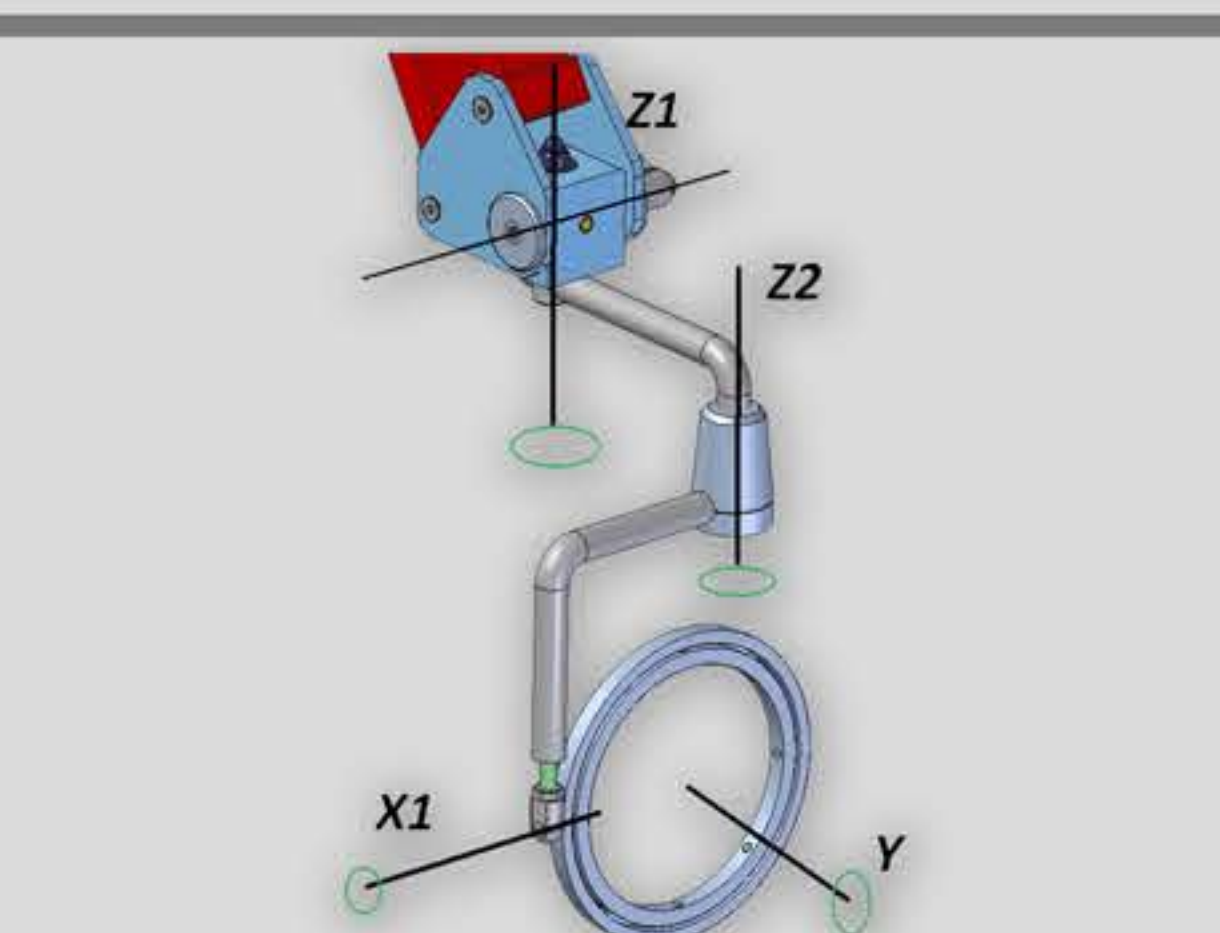

WEIGHT RANGE 1-20 KG/44 IBS.
MAX REACH 1900 MM/75"

EA4 - Multi articulated arm

WEIGHT RANGE 1-10 KG/22 IBS.
MAX REACH 1800 MM/71"

M

MULTIDIRECTIONAL HEAD

T 40

TERMINAL FIXING TOOL DIAMETER 40 MM

T 60

TERMINAL FIXING TOOL DIAMETER 60 MM

T 80

TERMINAL FIXING TOOL DIAMETER 80 MM

A

ADAPTER FOR DIAMETERS SMALLER THAN 40 MM, 60 MM, 80 MM

ORBITAL ATTACHMENT A

ORBITAL ATTACHMENT B

ORBITAL ATTACHMENT C