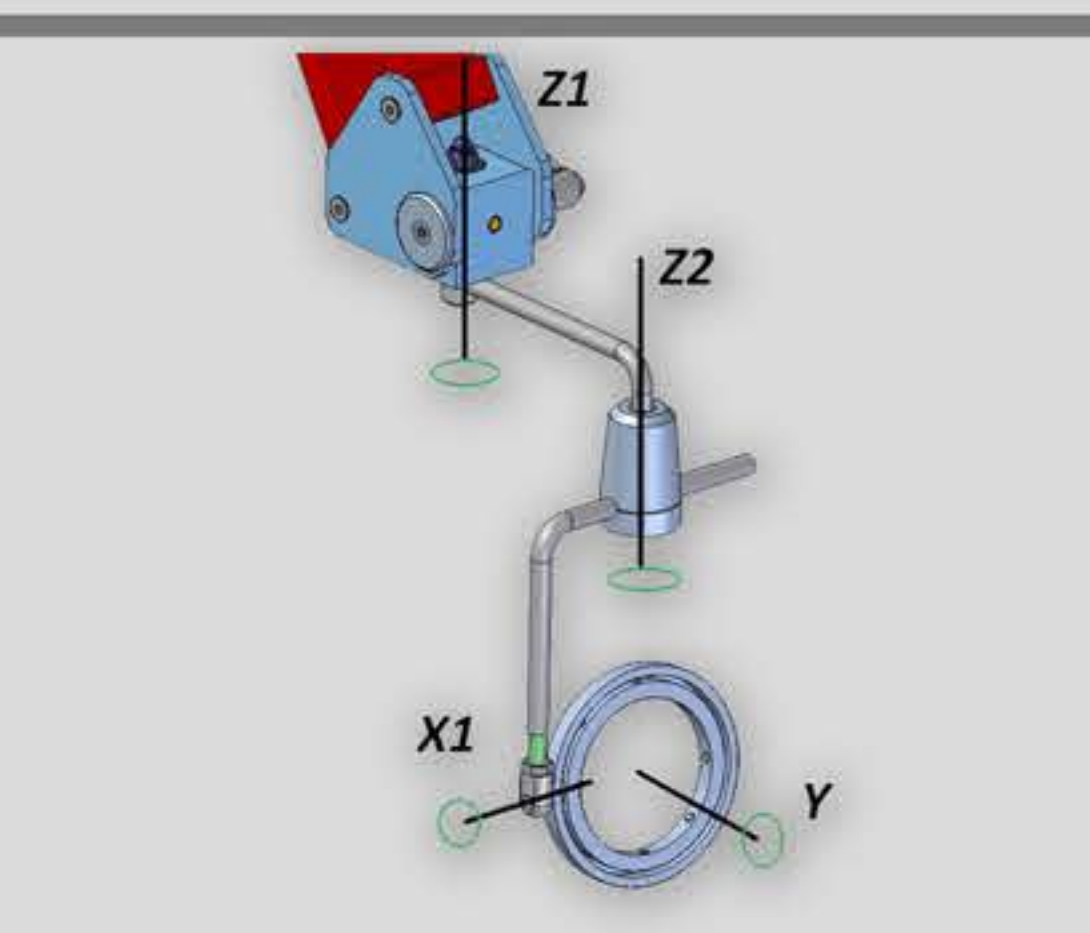

WEIGHT RANGE 1-20 KG/44 IBS.
MAX REACH 1900 MM/75"

EA4 - Multi articulated arm

WEIGHT RANGE 1-10 KG/22 IBS.
MAX REACH 1800 MM/71"

M

MULTIDIRECTIONAL HEAD

T 40

TERMINAL FIXING TOOL DIAMETER 40 MM

T 60

TERMINAL FIXING TOOL DIAMETER 60 MM

T 80

TERMINAL FIXING TOOL DIAMETER 80 MM

A

ADAPTER FOR DIAMETERS SMALLER THAN 40 MM, 60 MM, 80 MM

ORBITAL ATTACHMENT A

ORBITAL ATTACHMENT B

ORBITAL ATTACHMENT C