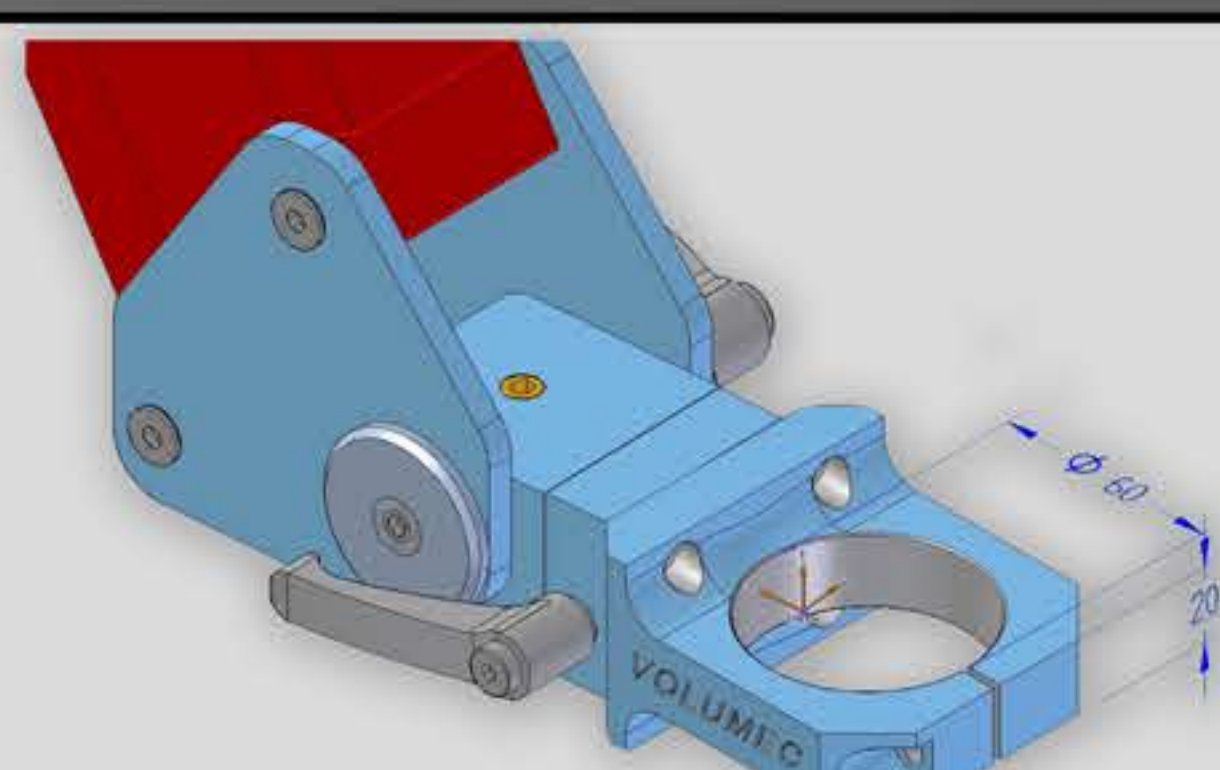

Fixing overhead (S)

EA2 - Double articulated arm

WEIGHT RANGE 1-14 KG/31 IBS.
MAX REACH 1300 MM/50"

Fixing bench

EA2 - Double articulated arm

WEIGHT RANGE 1-14 KG/31 IBS.
MAX REACH 1300 MM/50"

EA3 - Triple articulated arm

WEIGHT RANGE 1-20 KG/44 IBS.
MAX REACH 1900 MM/75"

EA4 - Multi articulated arm

WEIGHT RANGE 1-10 KG/22 IBS.
MAX REACH 1800 MM/71"

M

MULTIDIRECTIONAL HEAD

T 40

TERMINAL FIXING TOOL DIAMETER 40 MM

T 60

TERMINAL FIXING TOOL DIAMETER 60 MM

T 80

TERMINAL FIXING TOOL DIAMETER 80 MM

A

ADAPTER FOR DIAMETERS SMALLER THAN 40 MM, 60 MM, 80 MM

ORBITAL ATTACHMENT A

ORBITAL ATTACHMENT B

ORBITAL ATTACHMENT C